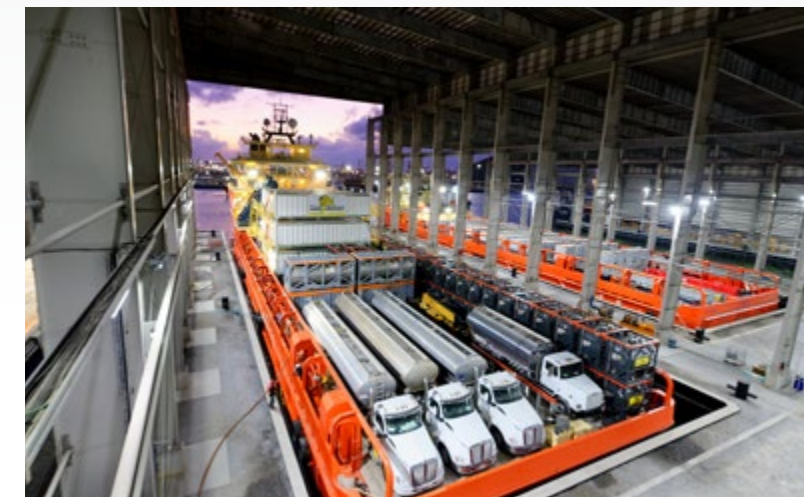

Storm Alerts

During your contingency planning, sign up for Tiger's Storm Alerts. We are constantly monitoring activity in the Atlantic to help you get prepared for potential hurricanes. You can find a link on our website under "Storm Resources" to sign up and stay informed.