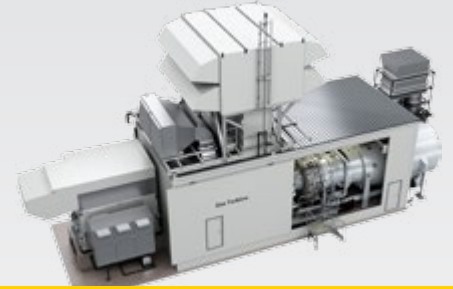

20kW - 500kW Generators

500kW - 2MW Generators

9MW - 36MW Turbine Generators

Light Towers

4"-18" Vac Assist & Trash Pumps

ECOMats

8'x40', 12'x40', 8'x20' Bldgs

528-1,050 Gal Fuel Tanks